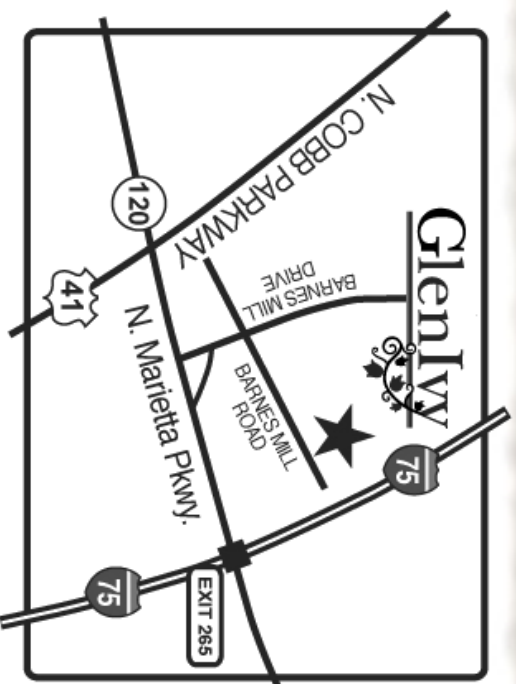

Prudential

Georgia
Realty

3775 Roswell Rd
 Marietta, GA 30062
 770-973-8822

Ready to move in!
 Under Construction

A Luxury Gated Townhome Community
minutes from I-75 and Historic Marietta Square.

GlenIvy

Very Low 200's

Take I-75N to Exit 265 (N Marietta Pkwy). Turn Left at the exit. Take first right onto Barnes Mill Drive. Turn right at stop sign onto Barnes Mill Road. Community will be on your left!

Contact Information: